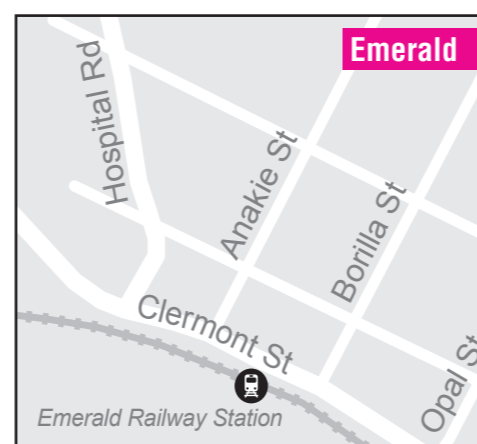

# Mackay-Emerald-Mackay

Bookings: 1300 MTC Bus (1300 682 287)

Your **Mackay to Emerald** bus operator:

[www.mackaytransit.com.au](http://www.mackaytransit.com.au)

4957 3330

Emerald to Mackay		
	am	Stop locations
<b>Emerald - depart</b>	<b>5.45</b>	<b>Railway Station</b>
Capella	6.25	Newsagency
Clermont	7.10	Rose Harris Park
<b>Moranbah - arrive</b>	<b>8.30</b>	<b>Townsquare bus stop (Townsquare Avenue)</b>
<b>Moranbah - depart</b>	<b>9.00</b>	<b>Townsquare bus stop (Townsquare Avenue)</b>
Coppabella	9.30	Coppabella turn off
Nebo	10.10	Nebo roadhouse
Eton	11.00	Opposite Eton store
Walkerston	11.15	Centenary Park
<b>Mackay - arrive</b>	<b>11.30</b>	<b>Caltex City Cabs, 4 Tennyson St, (ph.4944 4922)</b>

Mackay to Emerald		
	pm	Stop locations
<b>Mackay - depart</b>	<b>1.45</b>	<b>Caltex City Cabs, 4 Tennyson St, (ph.4944 4922)</b>
Walkerston	1.55	Centenary Park
Eton	2.10	Opposite Eton store
Nebo	3.00	Nebo roadhouse
Coppabella	3.45	Coppabella turn off
<b>Moranbah - arrive</b>	<b>4.15</b>	<b>Townsquare bus stop (Townsquare Avenue)</b>
<b>Moranbah - depart</b>	<b>4.45</b>	<b>Townsquare bus stop (Townsquare Avenue)</b>
Clermont	6.05	Rose Harris Park
Capella	6.45	Newsagency
<b>Emerald - arrive</b>	<b>7.20</b>	<b>Railway Station</b>