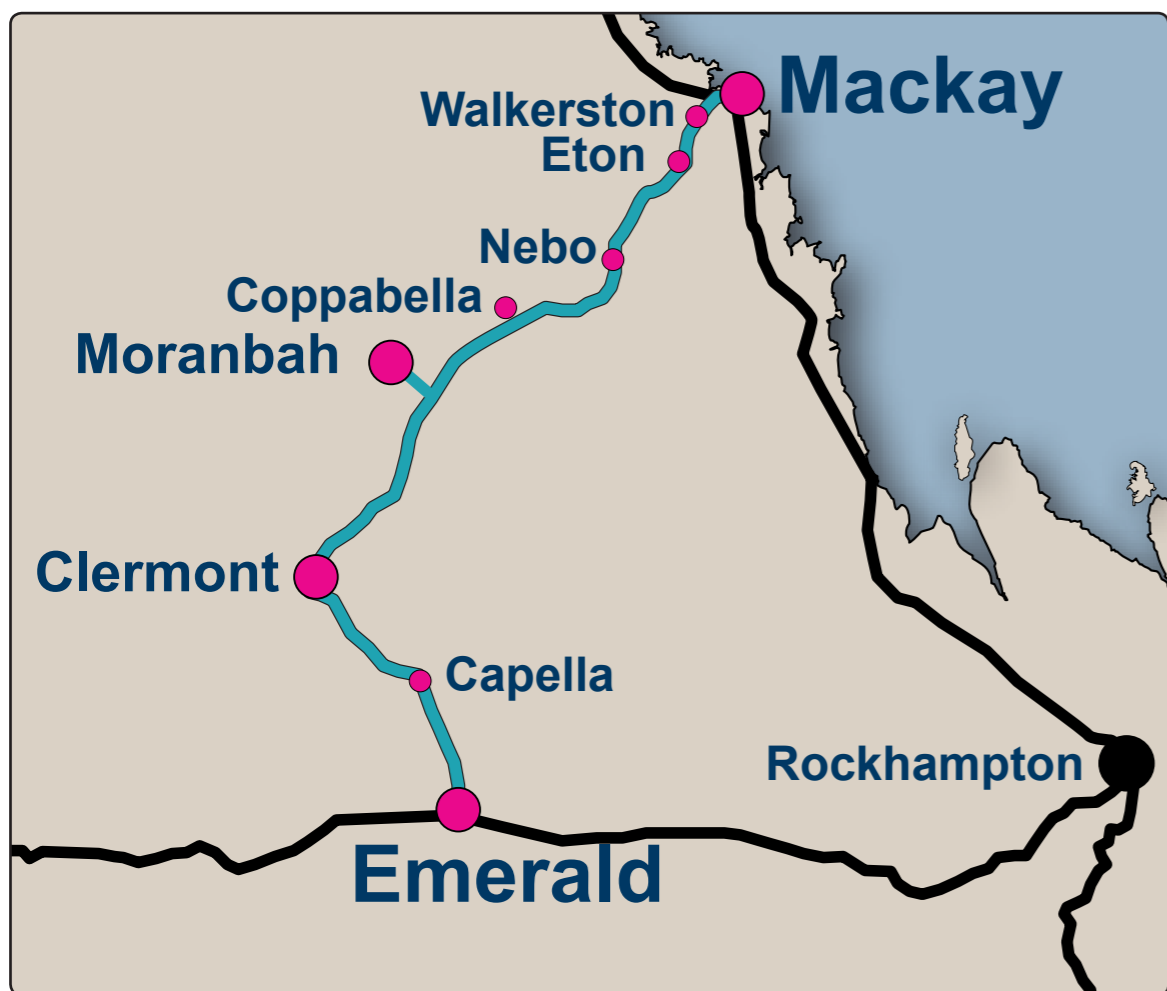

# Mackay-Emerald-Mackay

Bookings: 1300 MTC Bus (1300 682 287)

Your **Mackay to Emerald** bus operator:

[www.mackaytransit.com.au](http://www.mackaytransit.com.au)

4957 3330

Emerald to Mackay		
	am	Stop locations
<b>Emerald - depart</b>	<b>5.45</b>	<b>Railway Station</b>
Capella	6.25	Newsagency
Clermont	7.10	Rose Harris Park
<b>Moranbah - arrive</b>	<b>8.30</b>	<b>Townsquare bus stop (Townsquare Avenue)</b>
<b>Moranbah - depart</b>	<b>9.00</b>	<b>Townsquare bus stop (Townsquare Avenue)</b>
Coppabella	9.30	Coppabella turn off
Nebo	10.10	Nebo roadhouse
Eton	11.00	Opposite Eton store
Walkerston	11.15	Centenary Park
<b>Mackay - arrive</b>	<b>11.30</b>	<b>Caltex City Cabs, 4 Tennyson St, (ph.4944 4922)</b>

Mackay to Emerald		
	pm	Stop locations
<b>Mackay - depart</b>	<b>1.45</b>	<b>Caltex City Cabs, 4 Tennyson St, (ph.4944 4922)</b>
Walkerston	1.55	Centenary Park
Eton	2.10	Opposite Eton store
Nebo	3.00	Nebo roadhouse
Coppabella	3.45	Coppabella turn off
<b>Moranbah - arrive</b>	<b>4.15</b>	<b>Townsquare bus stop (Townsquare Avenue)</b>
<b>Moranbah - depart</b>	<b>4.45</b>	<b>Townsquare bus stop (Townsquare Avenue)</b>
Clermont	6.05	Rose Harris Park
Capella	6.45	Newsagency
<b>Emerald - arrive</b>	<b>7.20</b>	<b>Railway Station</b>

Please note: Service does not operate on Christmas Day, Boxing Day, ANZAC Day or Good Friday.