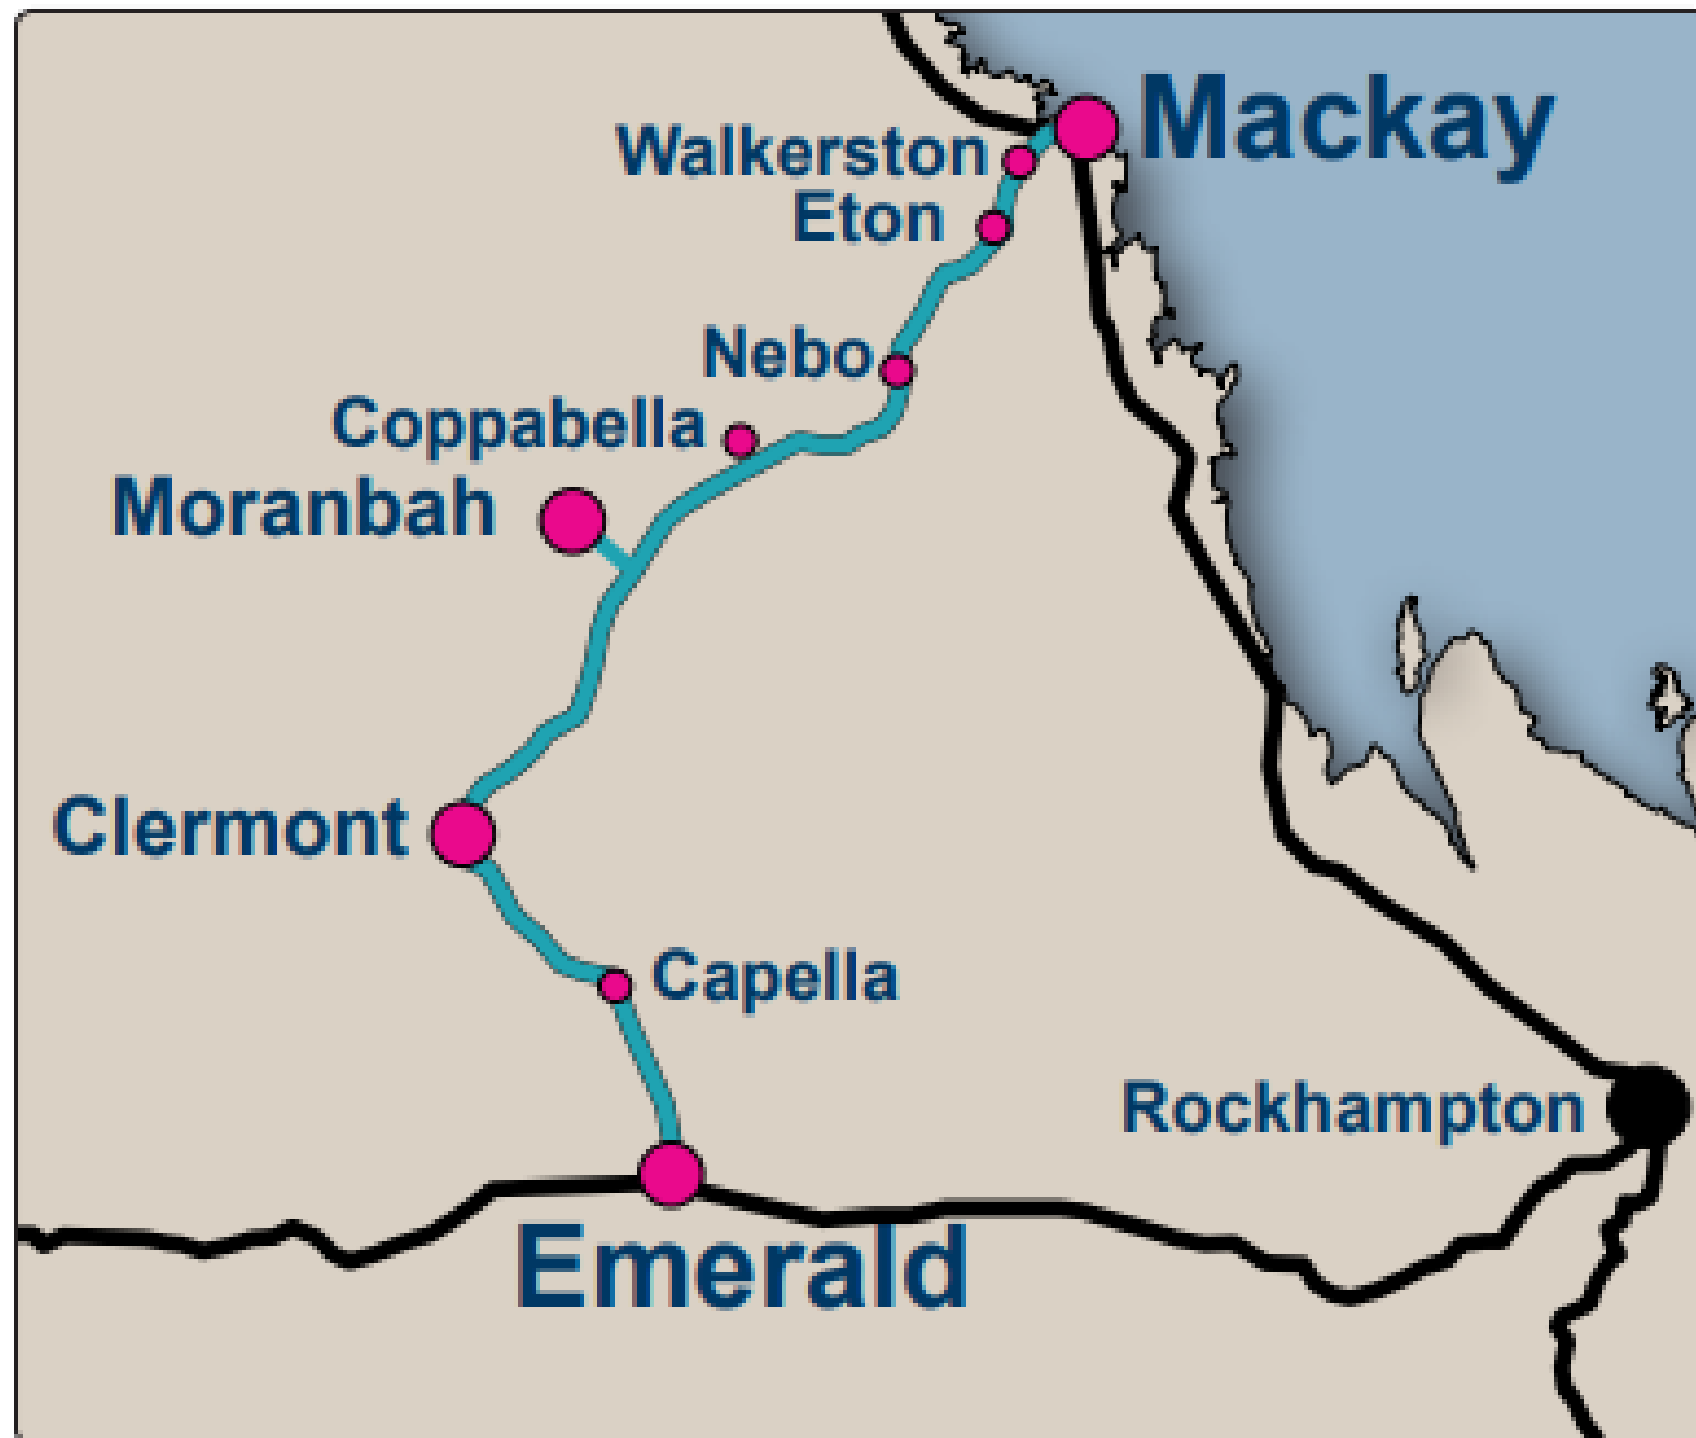

Mackay-Emerald-Mackay

Bookings: 1300 MTC Bus (1300 682 287)

Your Mackay to Emerald bus operator:

www.mackaytransit.com.au

4957 3330

Emerald to Mackay		
	am	Stop locations
Emerald – depart	5.45	Railway Station
Capella	6.25	Newsagency
Clermont	7.10	Rose Harris Park
Moranbah - arrive	8.30	Townsquare bus stop (Bachelor Parade)
Moranbah - depart	9.00	Townsquare bus stop (Bachelor Parade)
Coppabella	9.30	Coppabella turn off
Nebo	10.10	Nebo Roadhouse
Eton	11.00	Opposite Eton store
Walkerston	11.15	Centenary Park
Mackay CBD	11.27	Gregory Street
Mackay – arrive	11.30	Caltex City Cabs, 4 Tennyson St, ph. 4944 4922

Mackay to Emerald		
	pm	Stop locations
Mackay - depart	1.45	Caltex City Cabs, 4 Tennyson St, ph. 4944 4922
Mackay CBD	1.47	Gregory Street
Walkerston	1.55	Opposite Centenary Park
Eton	2.10	Eton store
Nebo	3.00	Nebo Roadhouse
Coppabella	3.45	Coppabella turn off
Moranbah - arrive	4.15	Townsquare bus stop (Bachelor Parade)
Moranbah - depart	4.45	Townsquare bus stop (Bachelor Parade)
Clermont	6.05	Rose Harris Park
Capella	6.45	Newsagency
Emerald – arrive	7.20	Railway Station

Please note: Service does not operate on Christmas Day, Boxing Day, ANZAC Day or Good Friday.