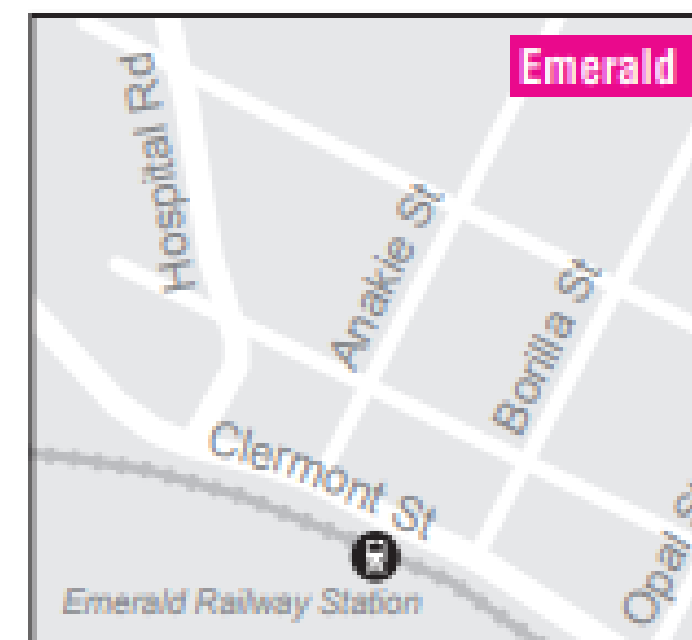

Mackay-Emerald-Mackay

Bookings: 1300 MTC Bus (1300 682 287)

Your Mackay to Emerald bus operator:

www.mackaytransit.com.au

4957 3330

Emerald to Mackay		
	am	Stop locations
Emerald – depart	5.45	Railway Station
Capella	6.25	Newsagency
Clermont	7.10	Rose Harris Park
Moranbah - arrive	8.30	Townsquare bus stop (Bachelor Parade)
Moranbah - depart	9.00	Townsquare bus stop (Bachelor Parade)
Coppabella	9.30	Coppabella turn off
Nebo	10.10	Nebo Roadhouse
Eton	11.00	Opposite Eton store
Walkerston	11.15	Centenary Park
Mackay CBD	11.27	Gregory Street
Mackay – arrive	11.30	Caltex City Cabs, 4 Tennyson St, ph. 4944 4922

Mackay to Emerald		
	pm	Stop locations
Mackay - depart	1.45	Caltex City Cabs, 4 Tennyson St, ph. 4944 4922
Mackay CBD	1.47	Gregory Street
Walkerston	1.55	Opposite Centenary Park
Eton	2.10	Eton store
Nebo	3.00	Nebo Roadhouse
Coppabella	3.45	Coppabella turn off
Moranbah - arrive	4.15	Townsquare bus stop (Bachelor Parade)
Moranbah - depart	4.45	Townsquare bus stop (Bachelor Parade)
Clermont	6.05	Rose Harris Park
Capella	6.45	Newsagency
Emerald – arrive	7.20	Railway Station