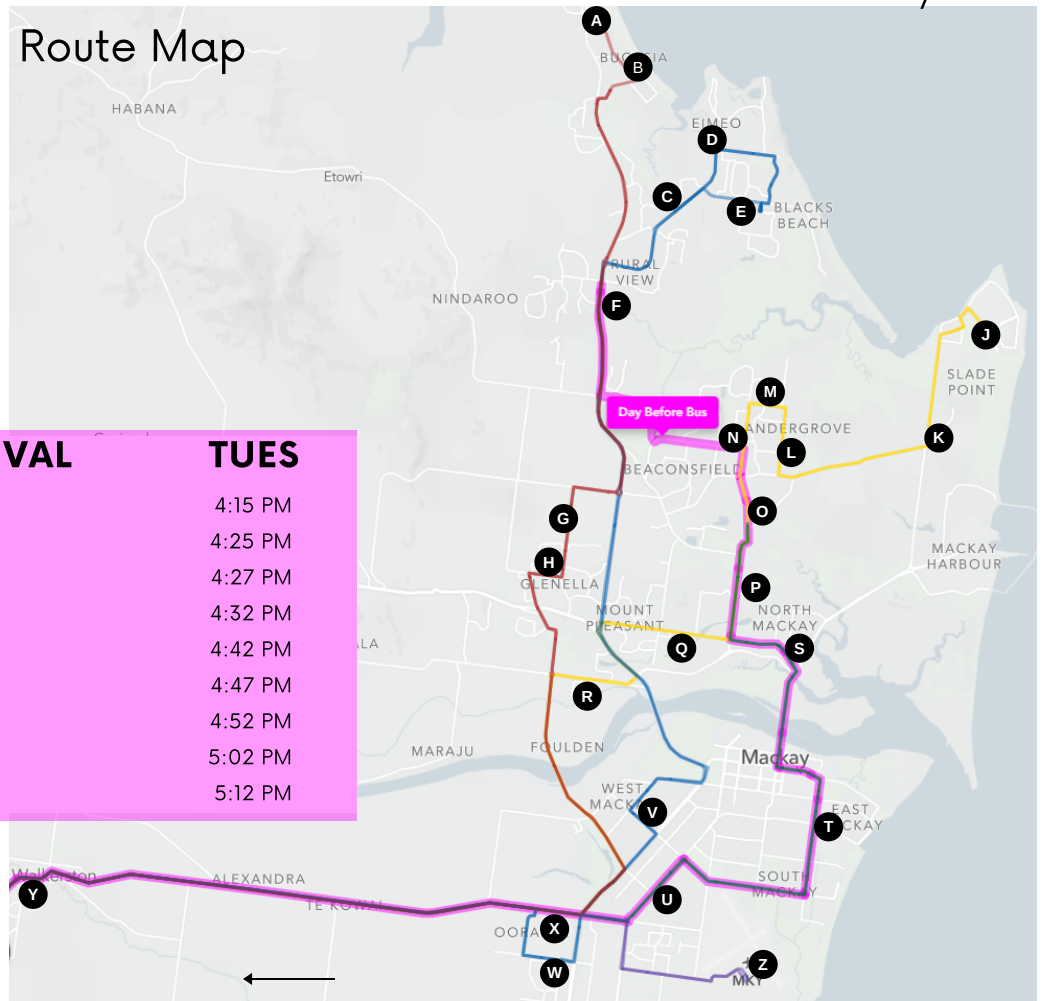

HAIL CREEK COAL 7/7 BUS TIMETABLE

Effective 14th July 2020

SEE INFO BELOW
FOR STOP
LOCATION AND
BUS TIMES

Route Map

Map ref	DAY SHIFT EARLY ARRIVAL	TUES
F	Mackay Bucasia Rd @ bus stop(NBBC)	4:15 PM
O	Bedford Rd @ bus stop OPP Fresco's	4:25 PM
P	Glenpark St @ bus stop Uniting Church	4:27 PM
S	Evans Ave @ bus stop Kooyong	4:32 PM
T	Goldsmith St @ bus stop Kippen St	4:42 PM
U	Paradise St @ bus stop Ulanda Dr	4:47 PM
X	Racecourse	4:52 PM
Y	Peak Downs Hwy @ bus stop Kellys Rd	5:02 PM
	Eton Shop	5:12 PM

Map ref	EIMEO	Wednesday
C	Eimeo Rd @ Melanie Street bus stop	3:15 AM/PM
D	Camilleri Street Bus Shelter	3:16 AM/PM
E	Chenoweth Drive, Bondi Court	3:20 AM/PM
F	Mackay Bucasia Rd @ bus stop(NBBC)	3:25 AM/PM
V	West Primary JNR Bridge Rd	3:37 AM/PM
W	Boundary Rd @ up from Vella's Store	3:43 AM/PM

Map ref	CENTRAL	Wednesday
O	Bedford Rd @ bus stop OPP Fresco's	3:15 AM/PM
P	Glenpark St @ bus stop Uniting Church	3:16 AM/PM
S	Evans Ave @ bus stop Kooyong	3:19 AM/PM
T	Goldsmith St @ bus stop Kippen St	3:26 AM/PM
U	Paradise St @ bus stop Ulanda Dr	3:32 AM/PM
Y	Peak Downs Hwy @ bus stop Kellys Rd	3:44 AM/PM

Map ref	SLADE POINT	Wednesday
J	Amhurst St bus stop	3:15 AM/PM
K	Slade Pt Rd, bus stop @ David Muir St	3:17 AM/PM
L	Maple Dr, bus stop @ Fatnowana St	3:25 AM/PM
M	Fernleigh Ave @ Tropical Ave	3:28 AM/PM
N	Bedford Rd, OPP Pioneer High School	3:30 AM/PM
Q	Malcolmson St	3:38 AM/PM
R	Heaths Rd @ bus stop near Valetta Gardens	3:44 AM/PM
X	Racecourse	3:52 AM/PM