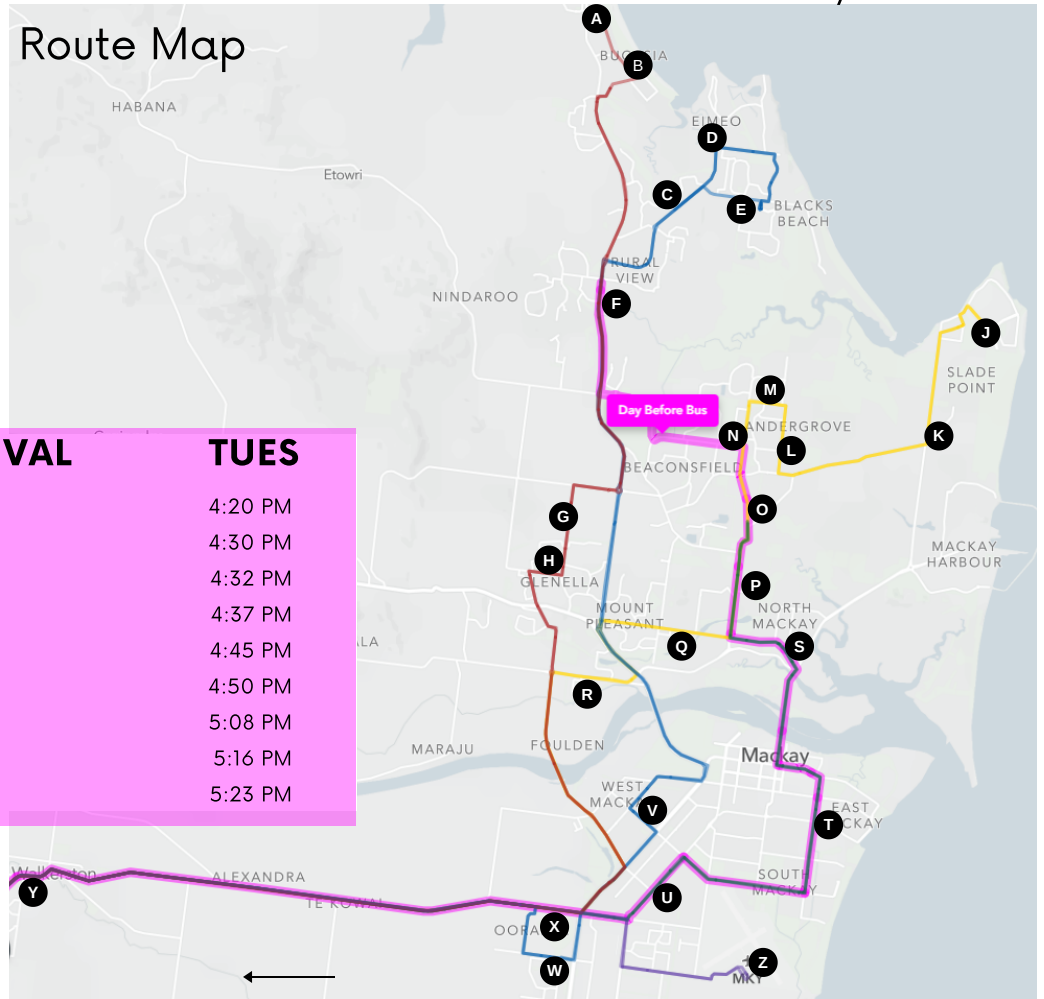

HAIL CREEK COAL 7/7 BUS TIMETABLE

Effective 9th July 2021

**SEE INFO BELOW
FOR STOP
LOCATION AND
BUS TIMES**

Route Map

| Map ref | DAY SHIFT EARLY ARRIVAL | TUES |
|---------|---|--------------------|
| F | Mackay Bucasia Rd @ bus stop(NBBC) | 4:20 PM |
| O | Bedford Rd @ bus stop OPP Fresco's | 4:30 PM |
| P | Glenpark St @ bus stop Uniting Church | 4:32 PM |
| S | Evans Ave @ bus stop Kooyong | 4:37 PM |
| T | Goldsmith St @ bus stop Kippen St | 4:45 PM |
| U | Paradise St @ bus stop Ulanda Dr | 4:50 PM |
| X | Racecourse | 5:08 PM |
| Y | Peak Downs Hwy @ bus stop Kellys Rd Eton Shop | 5:16 PM 5:23 PM |

| Map ref | EIMEO | Wednesday |
|---------|-------------------------------------|------------|
| C | Eimeo Rd @ Melanie Street bus stop | 3:15 AM/PM |
| D | Camilleri Street Bus Shelter | 3:16 AM/PM |
| E | Chenoweth Drive, Bondi Court | 3:20 AM/PM |
| F | Mackay Bucasia Rd @ bus stop(NBBC) | 3:25 AM/PM |
| V | West Primary JNR Bridge Rd | 3:37 AM/PM |
| W | Boundary Rd @ up from Vella's Store | 3:43 AM/PM |

| Map ref | CENTRAL | Wednesday |
|---------|---------------------------------------|------------|
| O | Bedford Rd @ bus stop OPP Fresco's | 3:15 AM/PM |
| P | Glenpark St @ bus stop Uniting Church | 3:16 AM/PM |
| S | Evans Ave @ bus stop Kooyong | 3:19 AM/PM |
| T | Goldsmith St @ bus stop Kippen St | 3:26 AM/PM |
| U | Paradise St @ bus stop Ulanda Dr | 3:32 AM/PM |
| Z | Mackay Airport @ Coach pick up area | 3:37 AM/PM |
| Y | Peak Downs Hwy @ bus stop Kellys Rd | 3:54 AM/PM |

| Map ref | SLADE POINT | Wednesday |
|---------|---|------------|
| J | Amhurst St bus stop | 3:15 AM/PM |
| K | Slade Pt Rd, bus stop @ David Muir St | 3:17 AM/PM |
| L | Maple Dr, bus stop @ Fatnowana St | 3:25 AM/PM |
| M | Fernleigh Ave @ Tropical Ave | 3:28 AM/PM |
| N | Bedford Rd, OPP Pioneer High School | 3:30 AM/PM |
| Q | Malcolmson St | 3:38 AM/PM |
| R | Heaths Rd @ bus stop near Valetta Gardens | 3:44 AM/PM |
| X | Racecourse | 3:52 AM/PM |